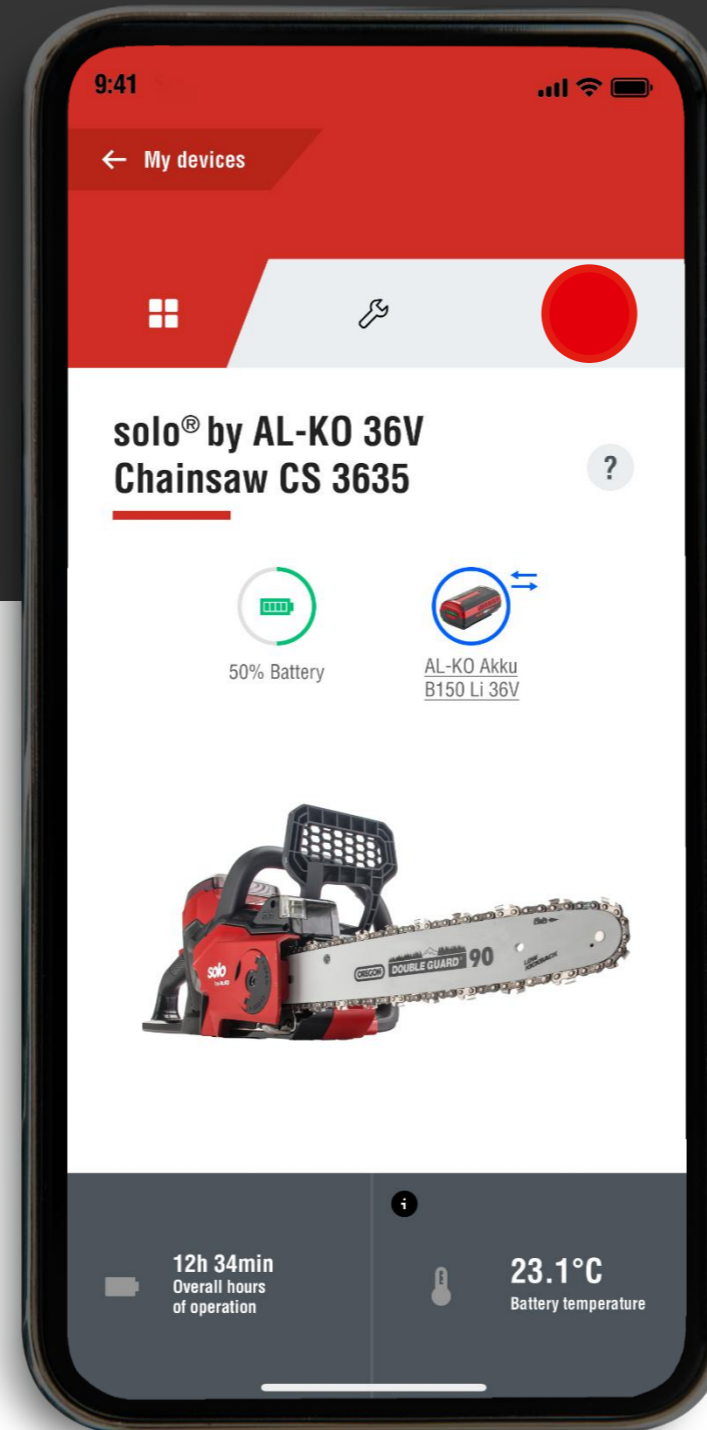

AL-KO 36 V AKUMULÁTORŮ CHYTRÁ DIAGNOSTIKA

AL-KO 36 V 

AL-KO
QUALITY FOR LIFE

AL-KO 36 V AKUMULÁTORY CHYTRÁ DIAGNOSTIKA

AL-KO 36 V III

AL-KO
QUALITY FOR LIFE

The screenshot displays the AL-KO Service Dashboard interface. At the top left, the AL-KO logo and 'Service Dashboard' are visible. The top right shows a language dropdown set to 'English' and a user profile for 'gardentech@al-ko.com'. Below the header is a search bar and several filter dropdowns: 'Onlinestatus' (Online, Offline), 'Device Type', 'Order by', and 'Sort'. A red 'ADD DEVICE' button is positioned above the device list. The dashboard contains two device cards: