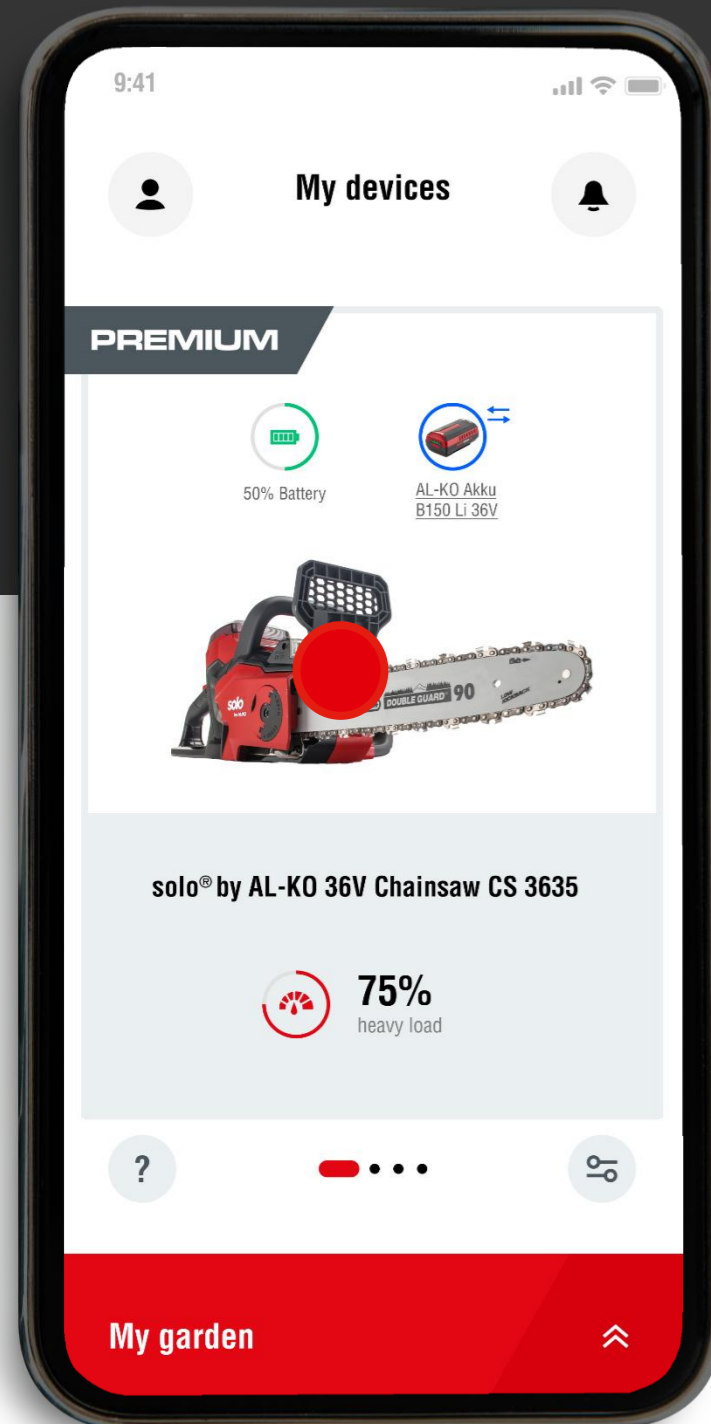

AL-KO 36 V AKUMULÁTORŮ CHYTRÁ DIAGNOSTIKA

AL-KO 36 V 

AL-KO
QUALITY FOR LIFE

AL-KO 36 V AKUMULÁTORY CHYTRÁ DIAGNOSTIKA

AL-KO 36 V III

AL-KO
QUALITY FOR LIFE

The screenshot displays the AL-KO Service Dashboard interface. At the top left, the AL-KO logo and 'Service Dashboard' are visible. The top right shows a language dropdown set to 'English' and a user profile for 'gardentech@al-ko.com'. Below the header is a search bar and several filter dropdowns: 'Onlinestatus' (Online, Offline), 'Device Type', 'Order by', and 'Sort'. A red 'ADD DEVICE' button is positioned above the device list. The dashboard contains two device cards: