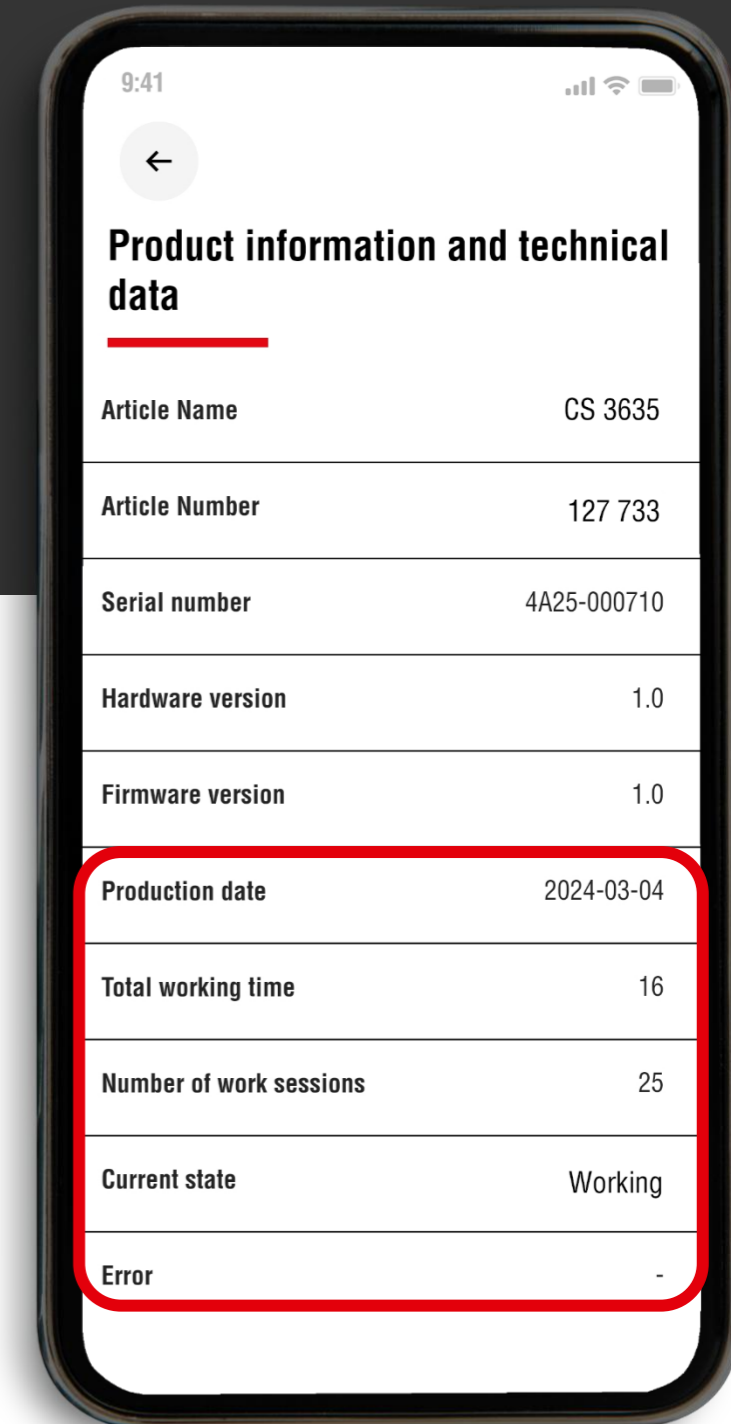

AL-KO 36 V AKUMULÁTORŮ CHYTRÁ DIAGNOSTIKA

AL-KO 36 V 

AL-KO
QUALITY FOR LIFE

AL-KO 36 V AKUMULÁTORY CHYTRÁ DIAGNOSTIKA

AL-KO 36 V III

AL-KO
QUALITY FOR LIFE

The screenshot displays the AL-KO Service Dashboard interface. At the top left, the AL-KO logo and 'Service Dashboard' are visible. The top right shows a language dropdown set to 'English' and a user profile for 'gardentech@al-ko.com'. Below the header is a search bar and several filter dropdowns: 'Onlinestatus' (Online, Offline), 'Device Type', 'Order by', and 'Sort'. A red 'ADD DEVICE' button is positioned above the device list. The dashboard contains two device cards: